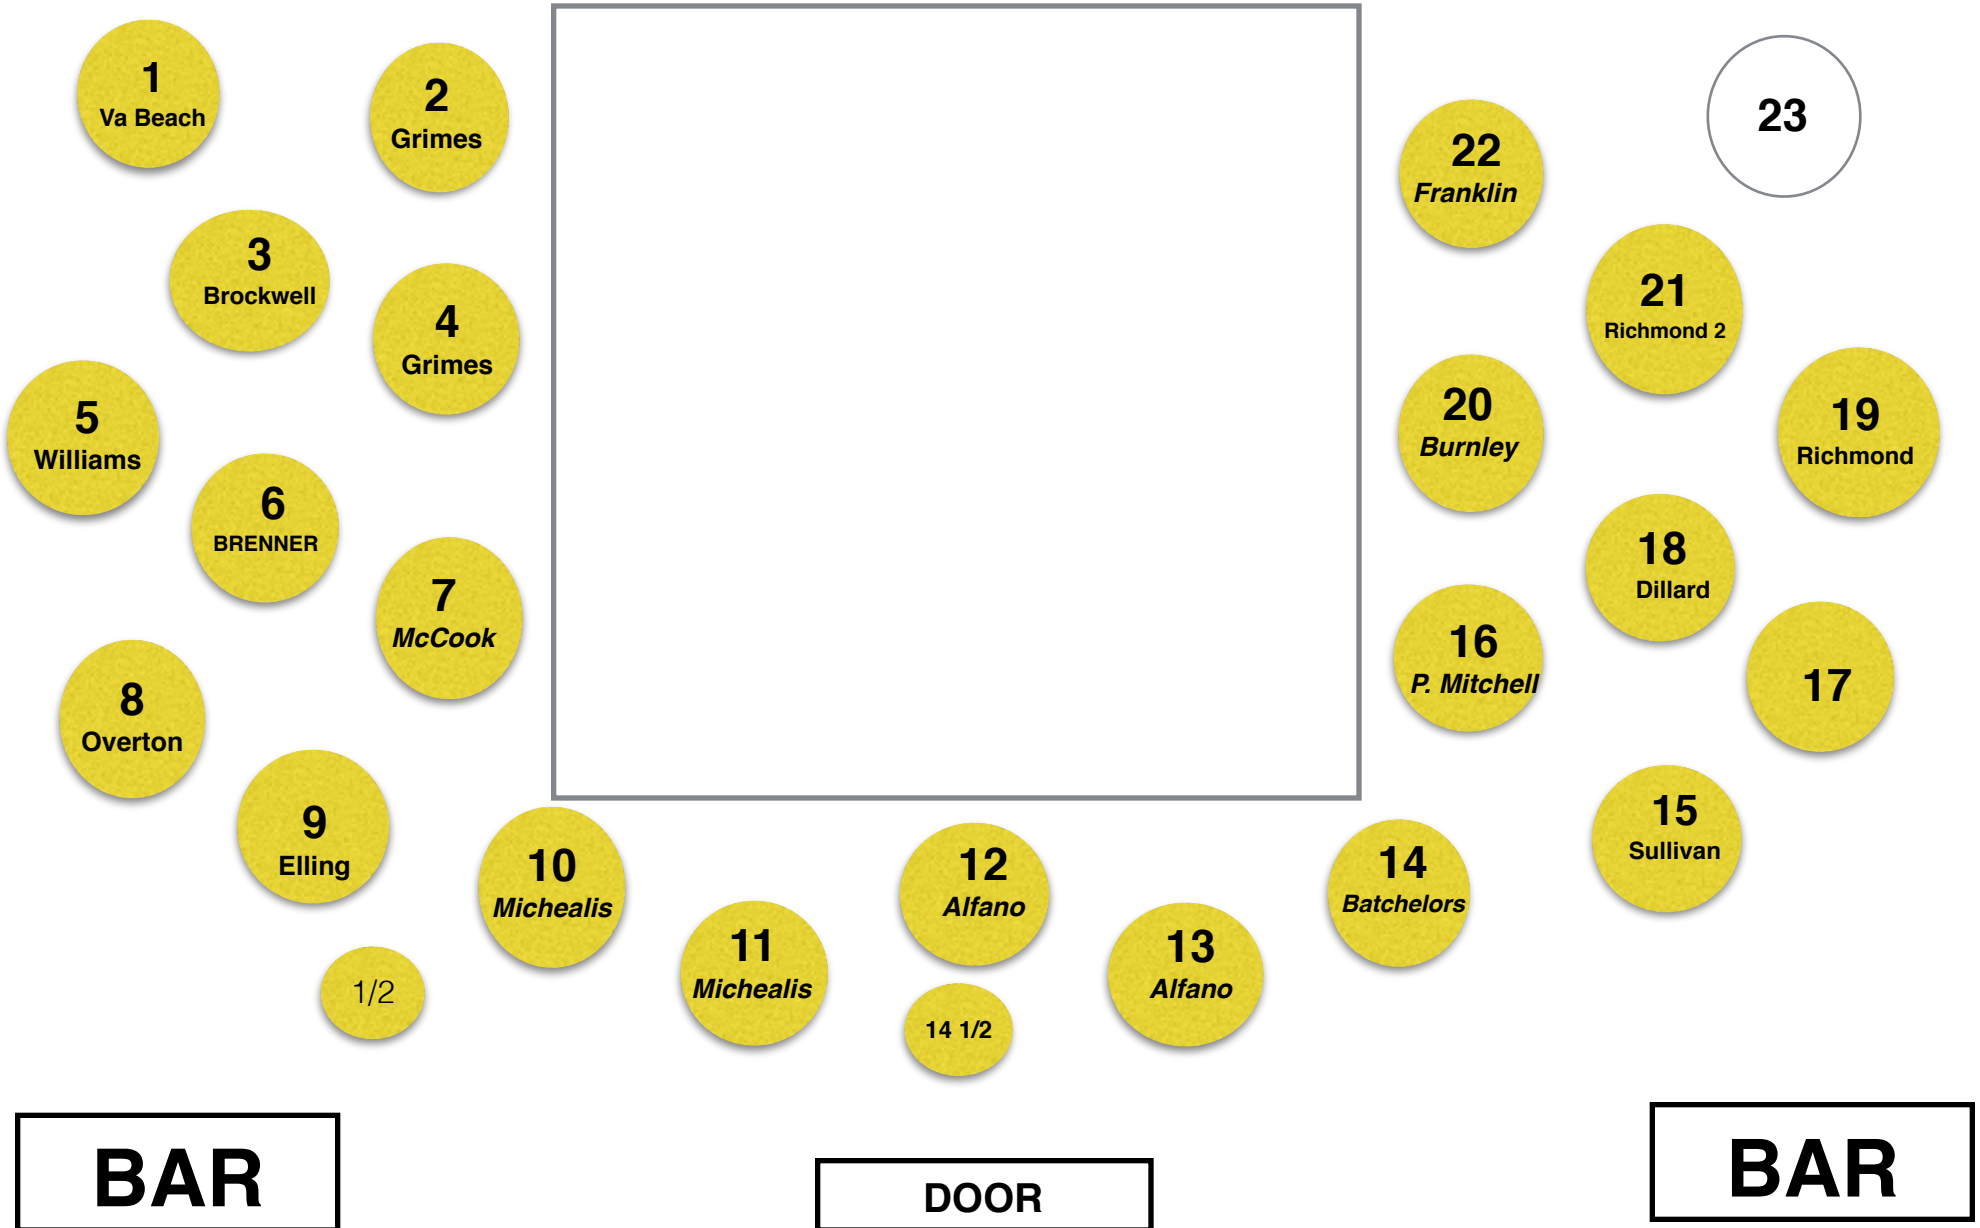

FLOOR PLAN

DJ
BOOTH

BAR

DOOR

BAR